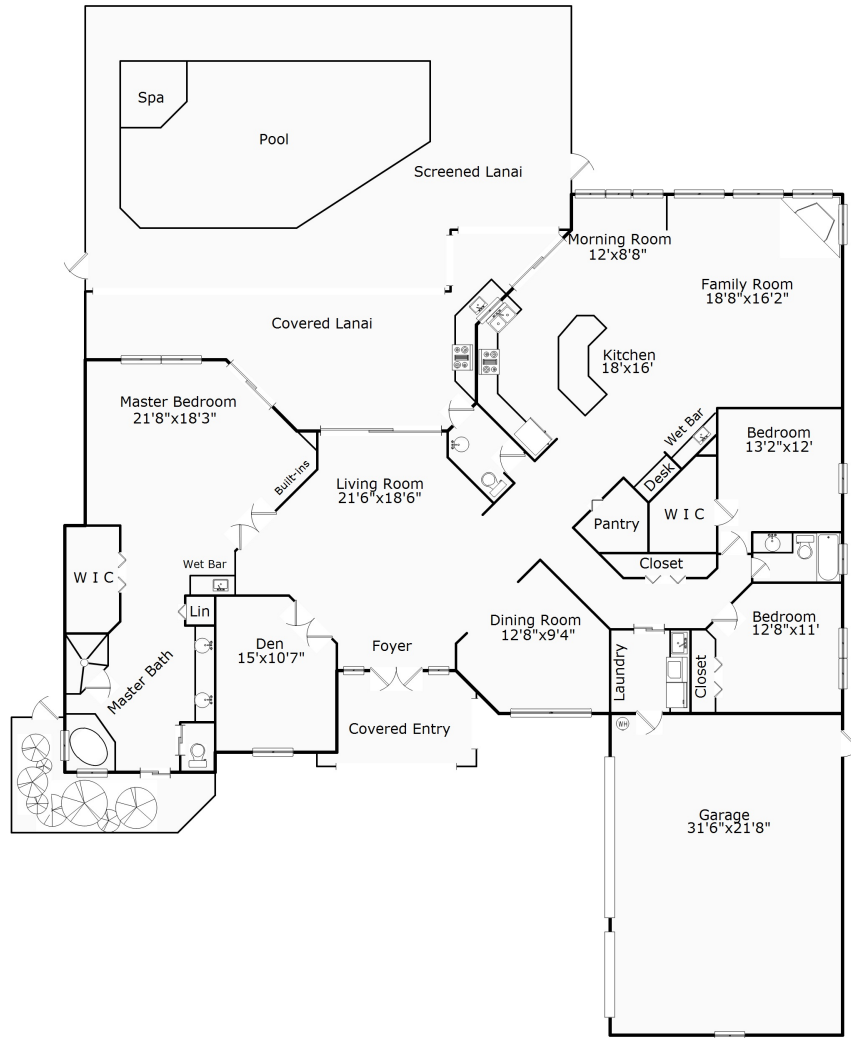

**12146 Water Oak Drive  
Estero, FL 33928**

Sketch by Open North

**Area Sizes**

Living Area:	2,721 sq ft
Screened Lanai:	1,198 sq ft
Covered Lanai:	561 sq ft
3 Car Garage:	759 sq ft
Covered Entry:	126 sq ft
<b>Total Finished:</b>	<b>5,365 sq ft</b>

Information deemed reliable but not guaranteed and is for illustration purposes only. Areas calculated using exterior dimensions. Sketched by: Professional View Photography - 239-888-6388 Professional View Photography - 239-888-6388 owns the pictures, video and 3D Showcase. Copyright © 2018 Area Calculated using exterior dimensions Area Calculated using interior dimensions Sketched by: Professional View Photography

Order: #2284