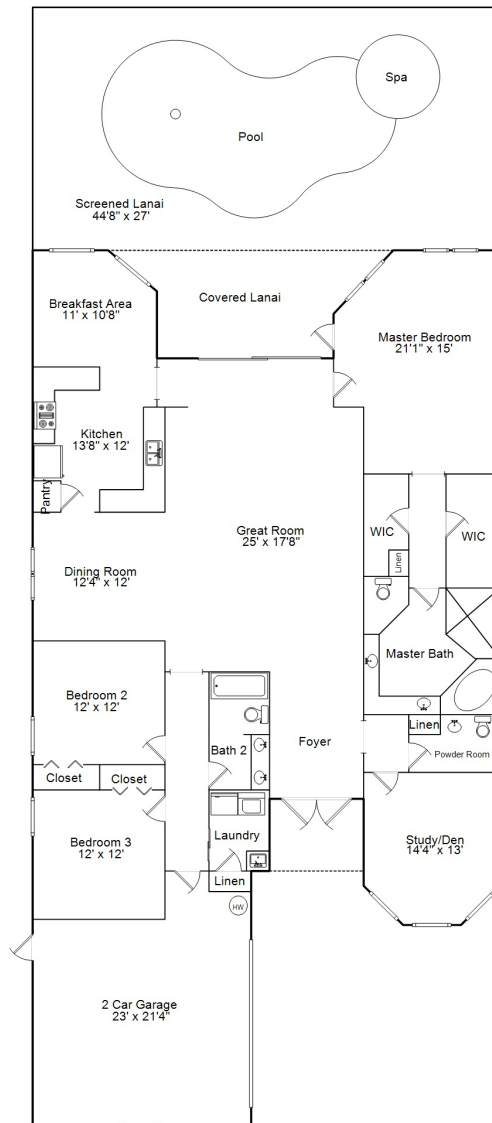

**19900 Maddelena Cir
Estero, FL 33967**

Area Sizes

Living Area:	2,565 sq ft
Screened Lanai:	1,206 sq ft
Covered Lanai:	204 sq ft
2 Car Garage:	461 sq ft
Covered Lanai:	50 sq ft
Total Finished:	4,486 sq ft