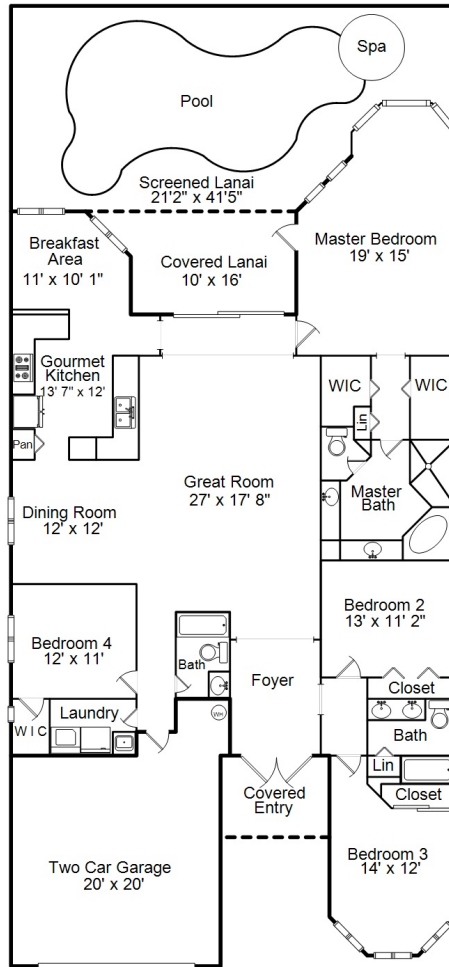

8814 Largo Mar Dr.
 Estero, FL 33967

Area Sizes

Living Area:	2,599 sq ft
Screened Lanai:	1,036 sq ft
Covered Lanai:	194 sq ft
Covered Entry:	60 sq ft
2 Car Garage:	441 sq ft
Total Finished:	4,330 sq ft