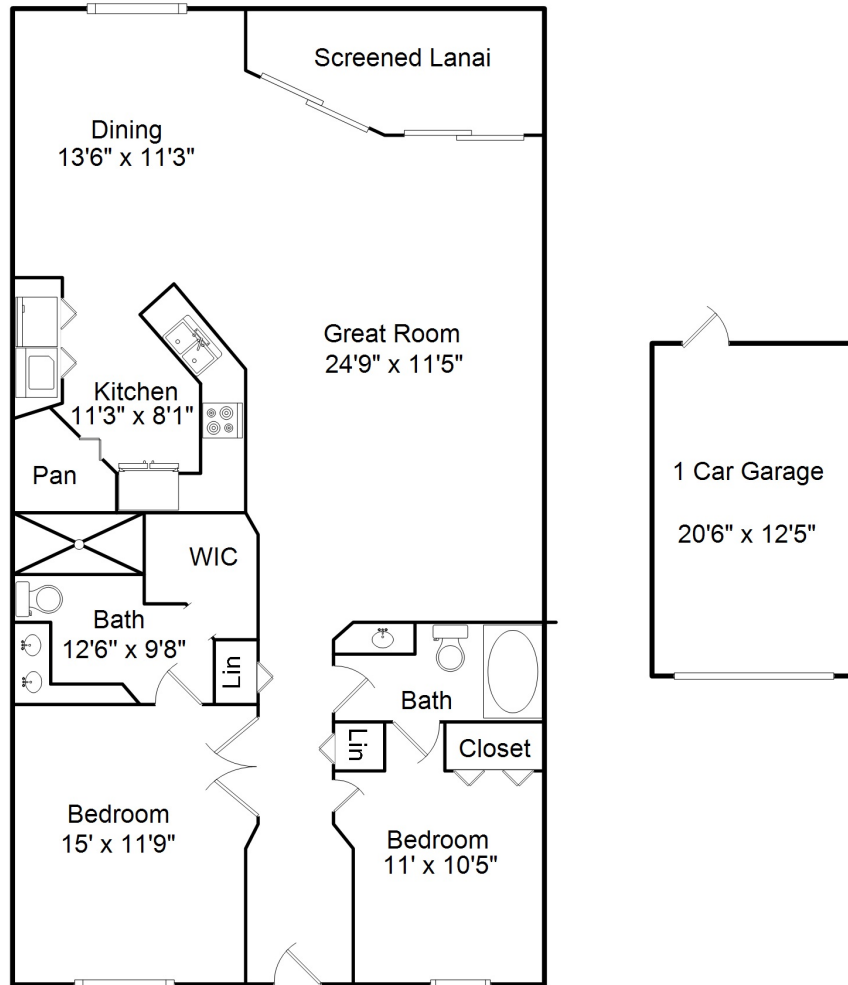

25767 Lake Amelia Way #202  
Bonita Springs, FL 34135

Area Sizes

|                 |             |
|-----------------|-------------|
| Living Area:    | 1,404 sq ft |
| Screened Lanai: | 148 sq ft   |
| 1 Car Garage:   | 264 sq ft   |
| Total Finished: | 1,816 sq ft |