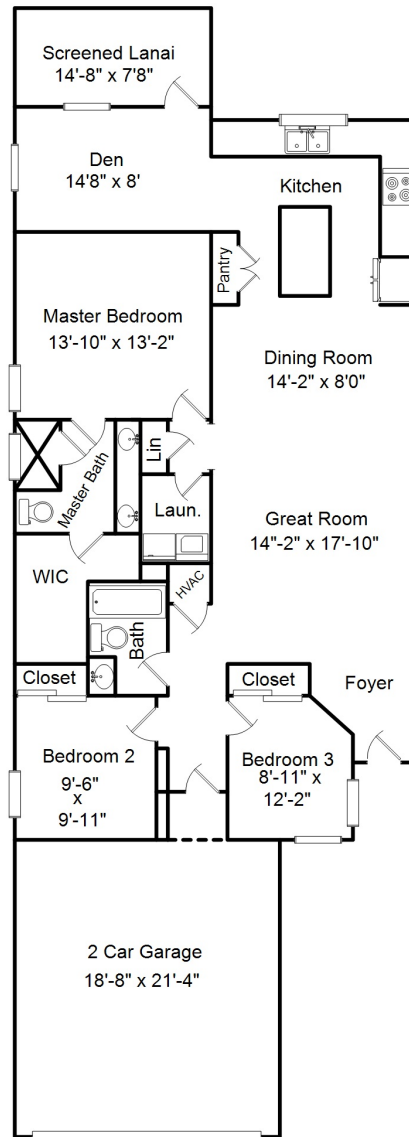

20276 Corkscrew Shores Blvd
 Estero, FL 33967

Area Sizes

Living Area:	1,580 sq ft
Screened Lanai:	112 sq ft
2 Car Garage:	455 sq ft
Covered Entry:	95 sq ft
Total Finished:	2,242 sq ft