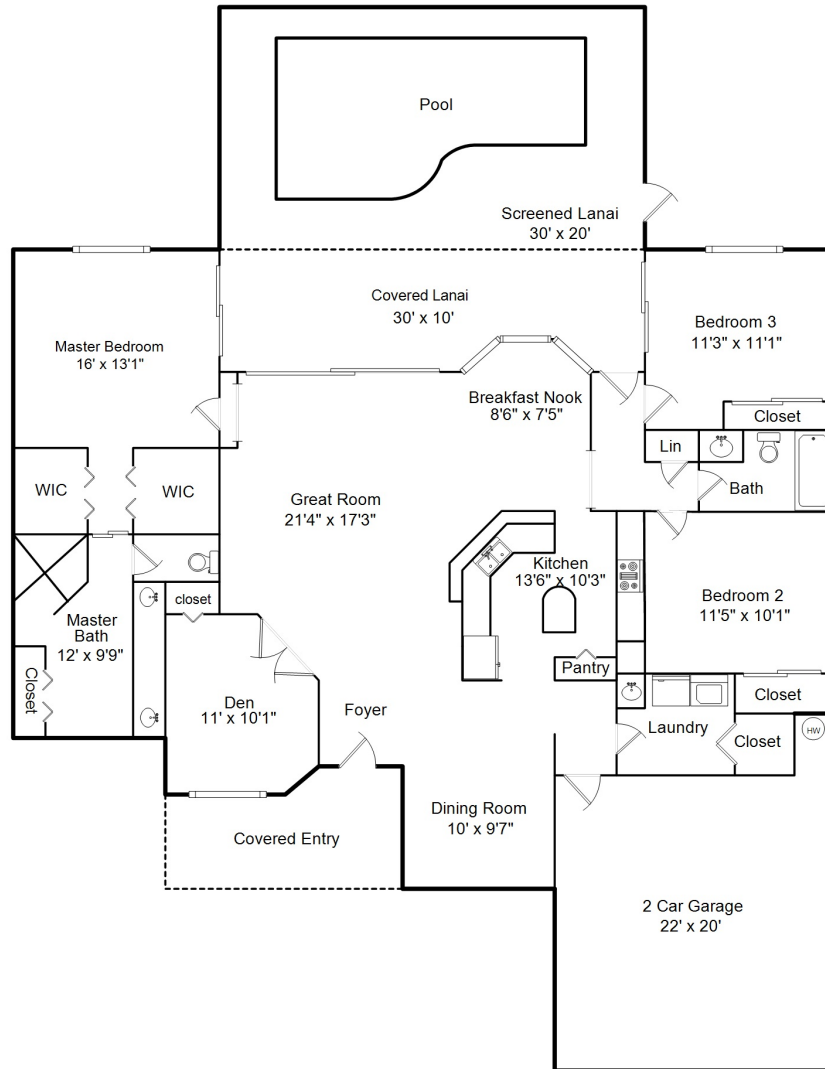

**7101 DOGWOOD CT
NORTH PORT, FL 34287**

Area Sizes

Living Area:	1,983 sq ft
Screened Lanai:	600 sq ft
Covered Lanai:	286 sq ft
2 Car Garage:	446 sq ft
Covered Entry:	122 sq ft
Total Finished:	3,437 sq ft