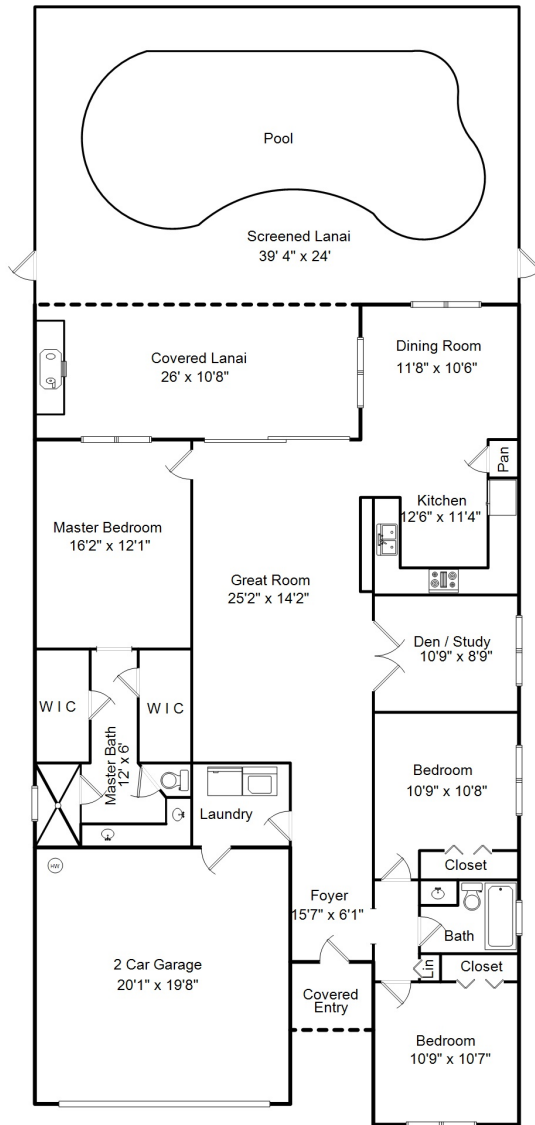

9136 Astonia Way
 Estero, FL 33967

Area Sizes

Living Area:	1,836 sq ft
Screened Lanai:	944 sq ft
Covered Lanai:	385 sq ft
Covered Entry:	24 sq ft
2 Car Garage:	452 sq ft
Total Finished:	3,641 sq ft