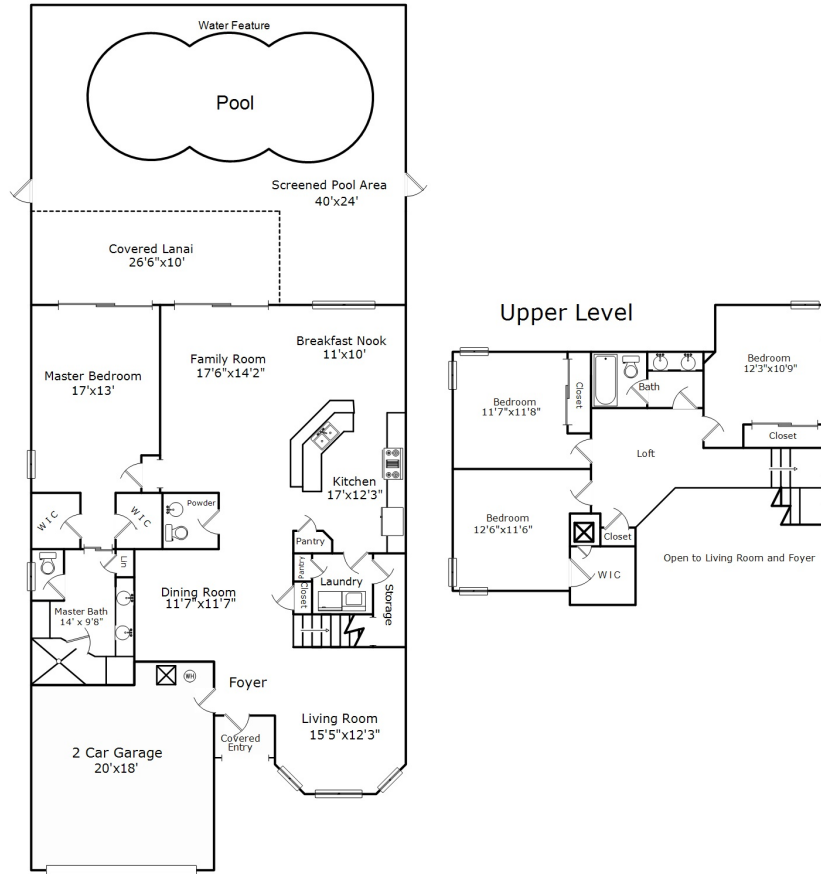

9303 La Bianco St  
 Estero, FL 33967

Area Sizes

Main Level:	1,701 sq ft
Upper Level:	838 sq ft
Screened Lanai:	965 sq ft
Covered Lanai:	266 sq ft
Covered Entry:	30 sq ft
2 Car Garage:	441 sq ft
Total Finished:	4,241 sq ft