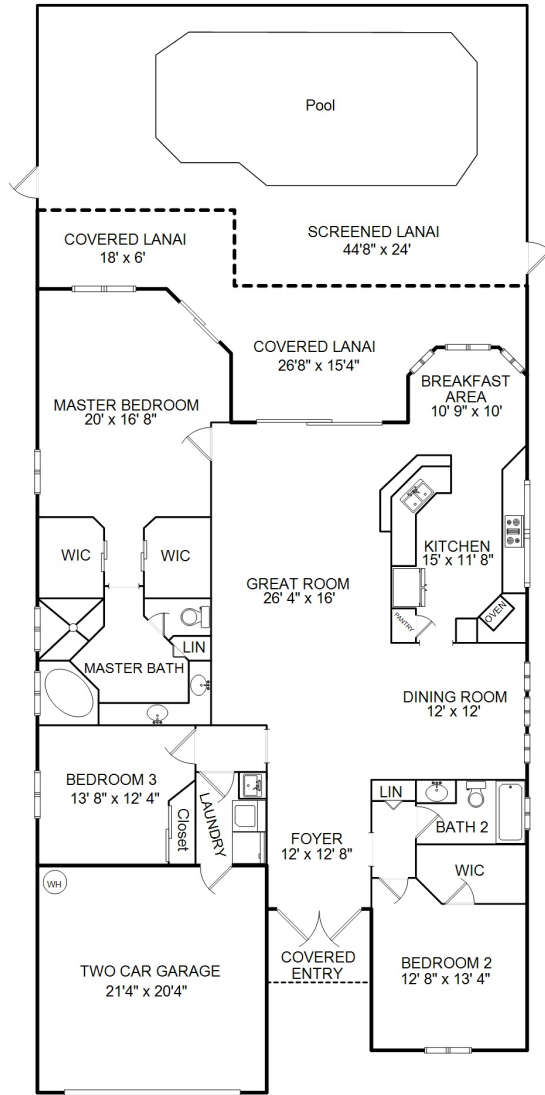

**19704 Casa Verde Way
Estero, FL 33967**

Area Sizes

Living Area:	2,348 sq ft
Screened Lanai:	946 sq ft
2 Car Garage:	441 sq ft
Covered Lanai:	389 sq ft
Covered Entry:	77 sq ft
Total Finished:	4,201 sq ft