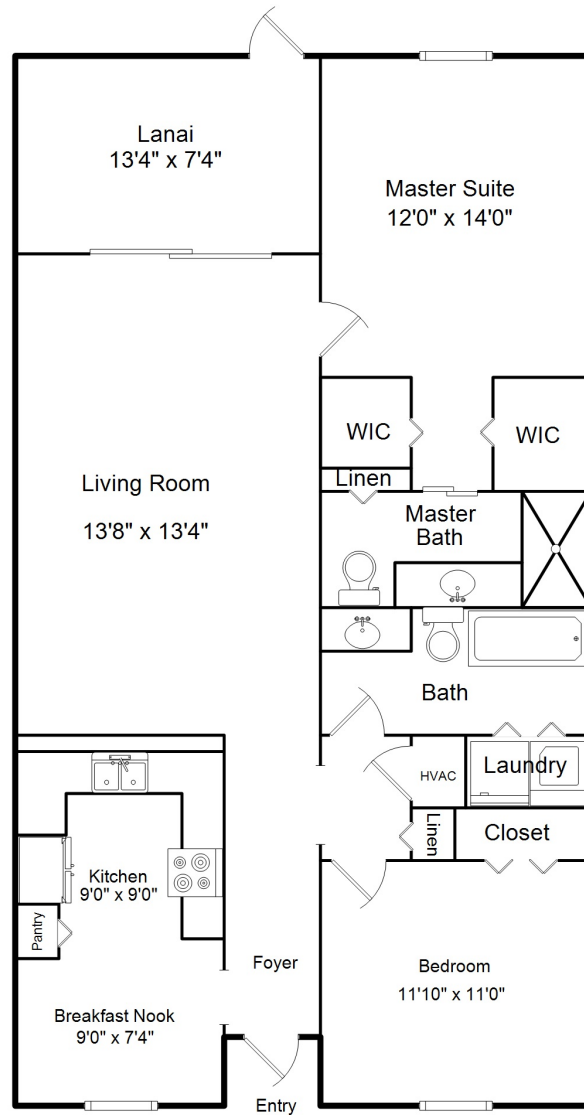

9560 Trevi Ct #4814  
Naples, FL 34113

Area Sizes

Living Area:	1,194 sq ft
Screened Lanai:	99 sq ft
Total Finished:	1,293 sq ft