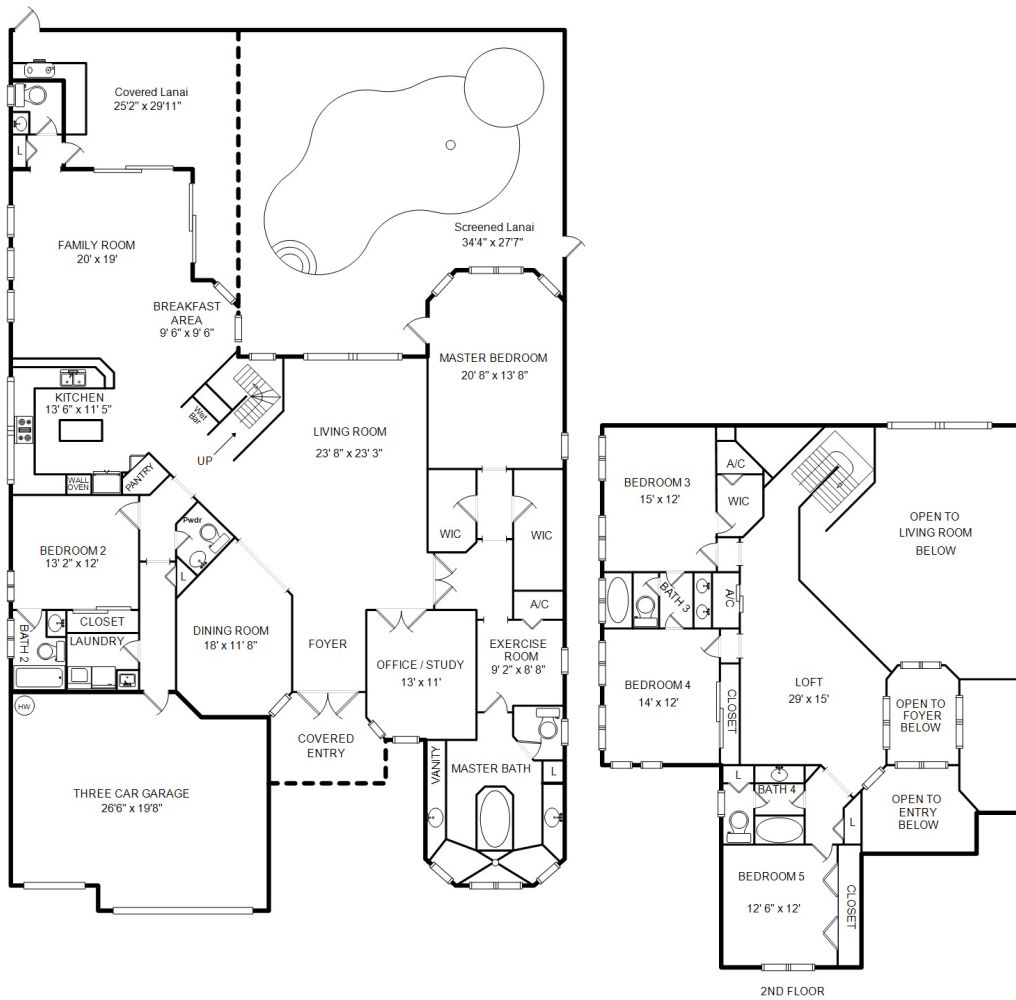

19260 La Serena Dr
 Estero, FL 33967

Area Sizes

Main Level:	3,159 sq ft
Upper Level:	1,197 sq ft
Screened Lanai:	1,024 sq ft
Covered Lanai:	353 sq ft
Covered Entry:	102 sq ft
3 Car Garage:	603 sq ft
Total Finished:	6,438 sq ft