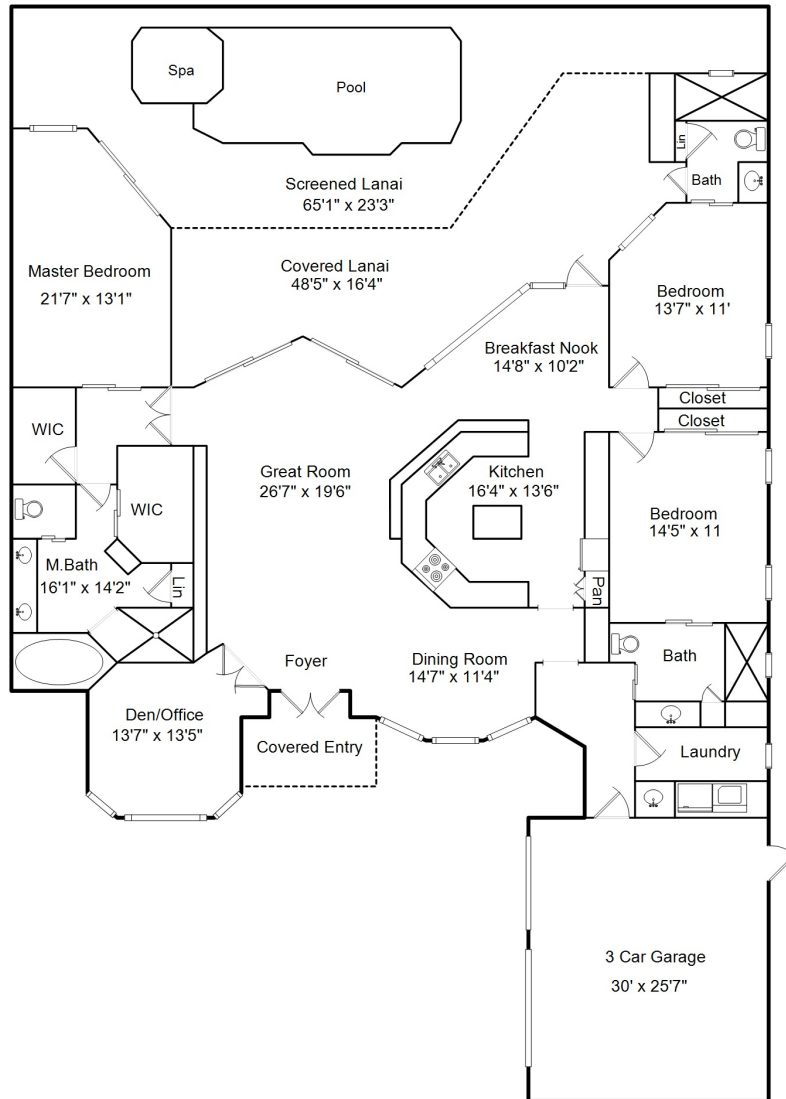

20296 Leopard Ln
 Estero, FL 33928

Area Sizes

Living Area:	2,782 sq ft
Screened Lanai:	987 sq ft
Covered Lanai:	687 sq ft
Covered Entry:	55 sq ft
3 Car Garage:	675 sq ft
Total Finished:	5,186 sq ft