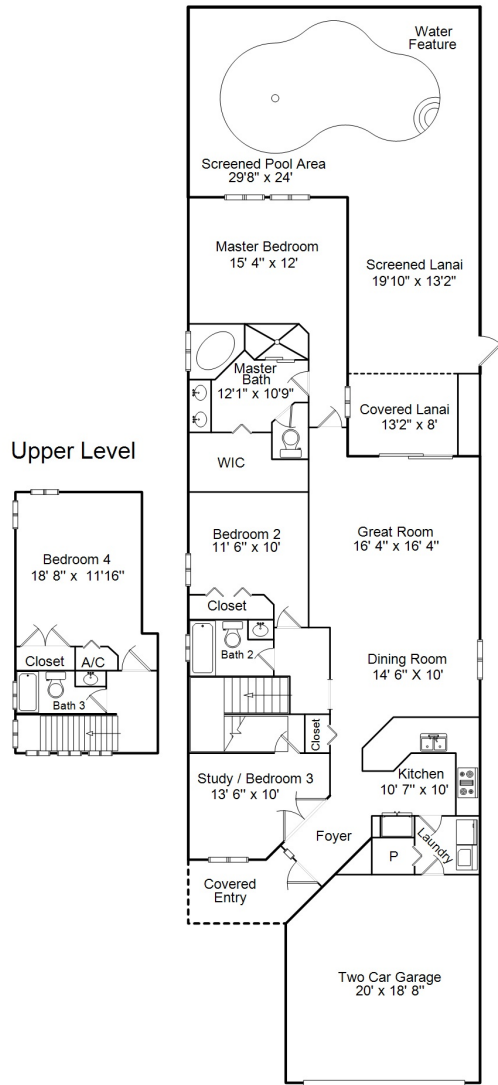

9412 La Bianco St  
 Estero, FL 33967

Area Sizes

Main Level:	1,688 sq ft
Upper Level:	410 sq ft
Screened Lanai:	1,060 sq ft
Covered Lanai:	106 sq ft
Covered Entry:	75 sq ft
2 Car Garage:	401 sq ft
Total Finished:	3,740 sq ft