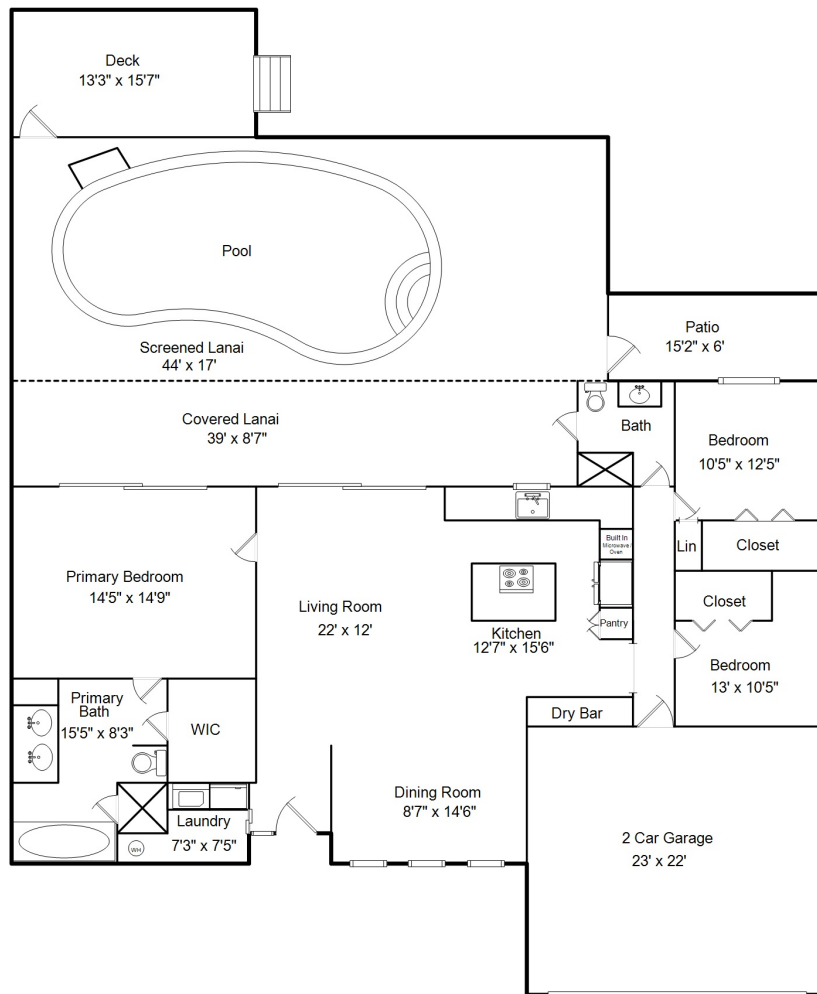

**27141 Belle Rio Dr
Bonita Springs, FL 34135**

Area Sizes

Living Area:	1,821 sq ft
2 Car Garage:	506 sq ft
Covered Lanai:	375 sq ft
Screened Lanai:	748 sq ft
Covered Entry:	48 sq ft
Total Finished:	3,498 sq ft