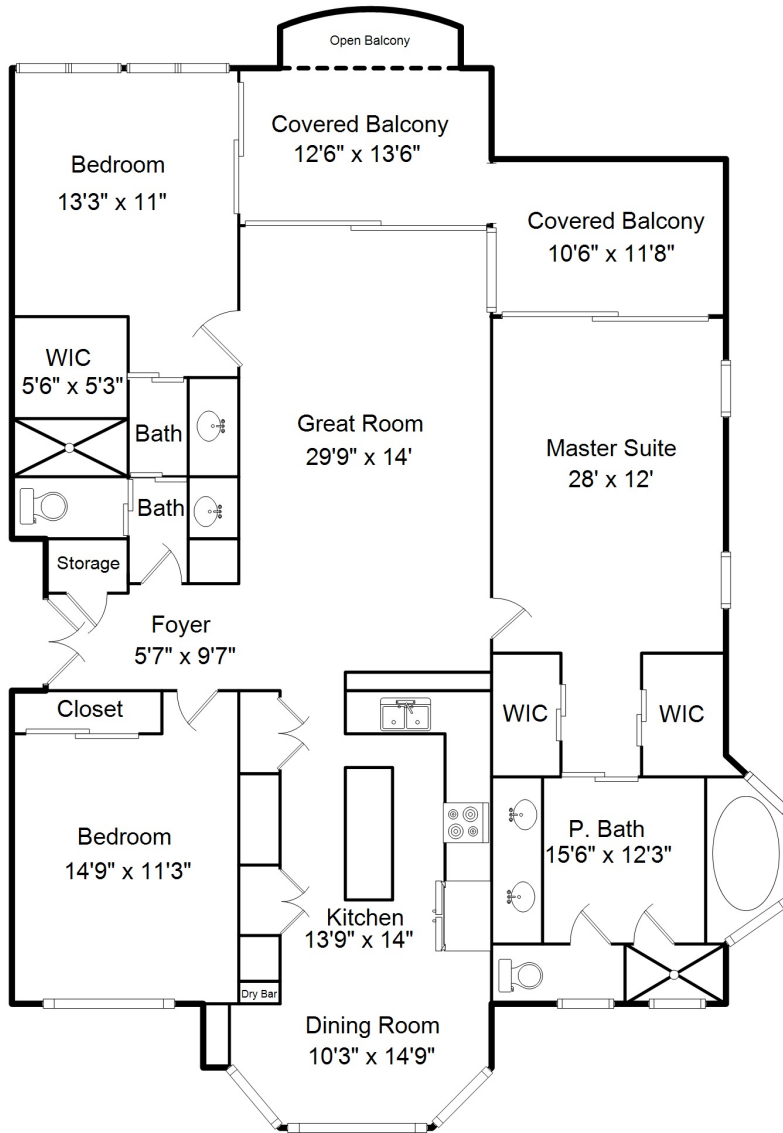

6849 Grenadier Blvd #1805
Naples, FL 34108

Area Sizes

Room	Dimensions
Open Balcony	
Covered Balcony	12'6" x 13'6"
Bedroom	13'3" x 11"
WIC	5'6" x 5'3"
Bath	
Storage	
Great Room	29'9" x 14'
Covered Balcony	10'6" x 11'8"
Master Suite	28' x 12'
Foyer	5'7" x 9'7"
Bedroom	14'9" x 11'3"
Closet	
Dry Bar	
Kitchen	13'9" x 14"
Dining Room	10'3" x 14'9"
P. Bath	15'6" x 12'3"
WIC	
WIC	