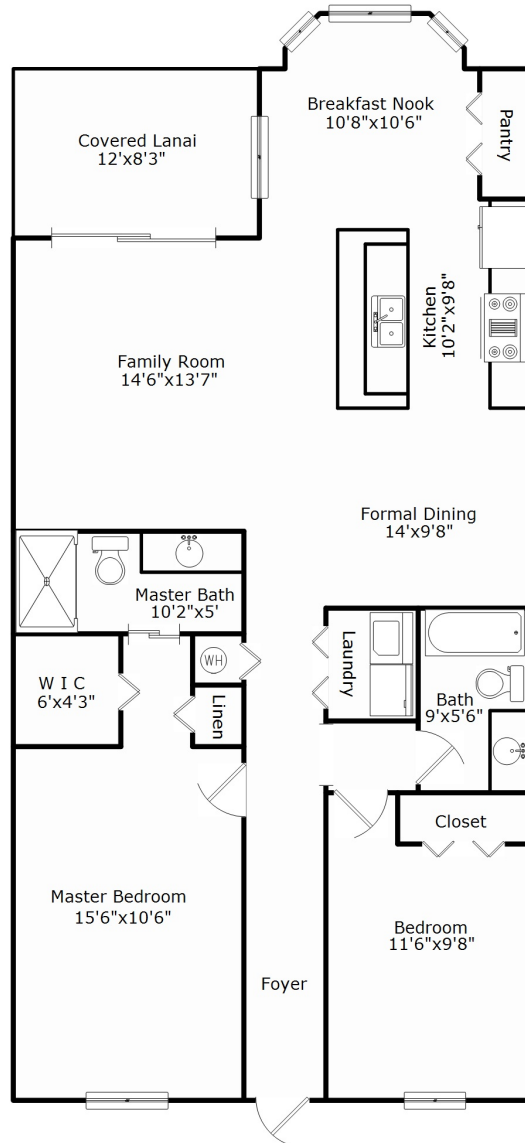

20081 Barletta #2822
Estero, FL 33928

Latitude Group
Premiere Plus Realty Co.

239-276-4647
239-777-2864
julie.morgan@latituderegroup.com
<https://www.viewswestfloridarealestate.com/>

Area Sizes

Living Area:	1,160 sq ft
Screened Lanai:	96 sq ft
Total Finished:	1,256 sq ft