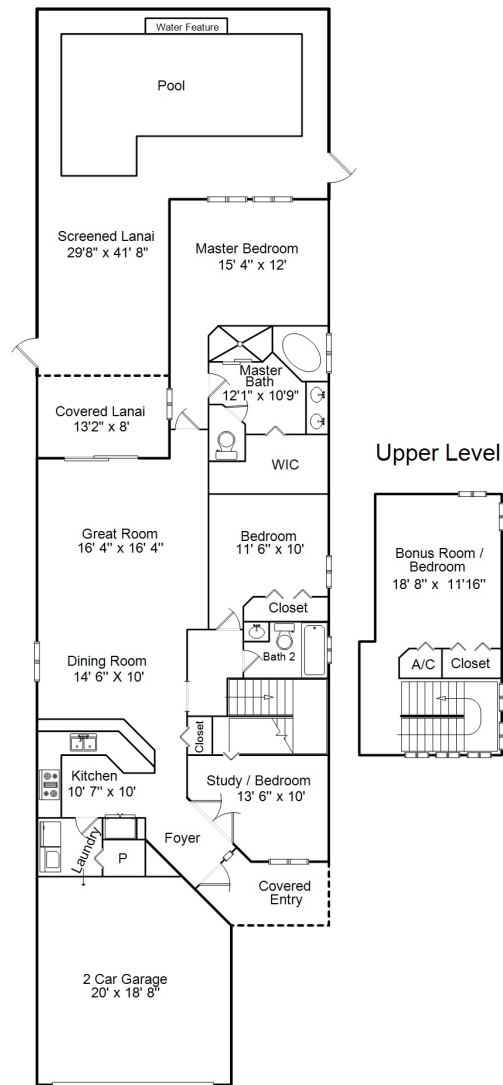

9400 La Bianco St.  
 Estero, FL 33967

Area Sizes

Main Level:	1,655 sq ft
Upper Level:	410 sq ft
Screened Lanai:	945 sq ft
Covered Lanai:	105 sq ft
Covered Entry:	76 sq ft
2 Car Garage:	401 sq ft
Total Finished:	3,592 sq ft