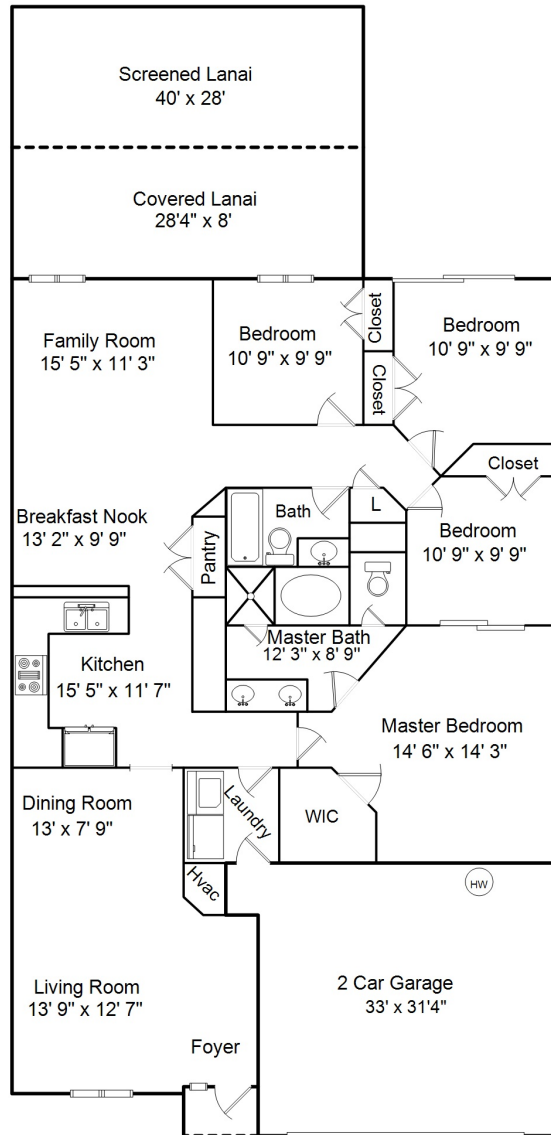

8860 Fawn Ridge Dr
Fort Myers, FL 33912

Area Sizes

Living Area:	1,937 sq ft
2 Car Garage:	426 sq ft
Covered Lanai:	145 sq ft
Screened Lanai:	133 sq ft
Total Finished:	2,641 sq ft