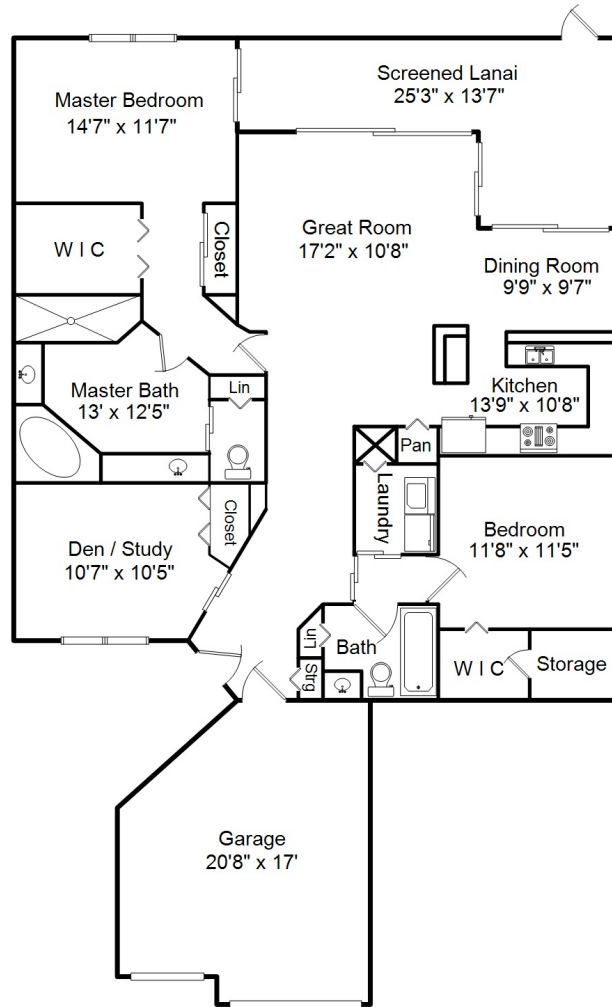

8470 Southbridge Dr. #4
Estero, FL 33967

Area Sizes

Living Area:	1,589 sq ft
Garage:	325 sq ft
Screened Lanai:	259 sq ft
Total Finished:	2,173 sq ft