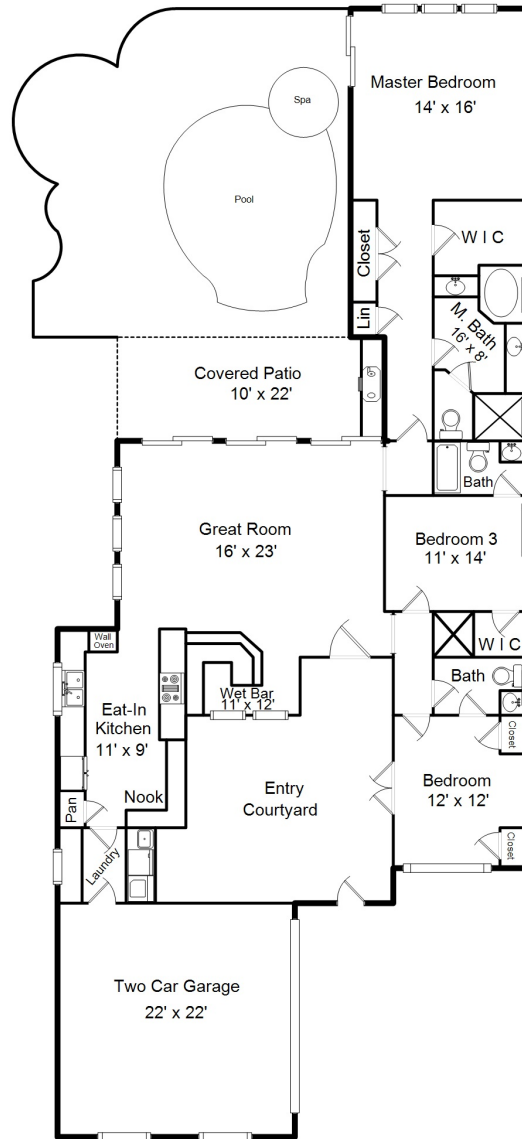

15627 Villoresi Way
Naples, FL 34110

Area Sizes

Living Area:	2,206 sq ft
Paver Pool Area:	1,006 sq ft
Covered Lanai:	267 sq ft
Courtyard Entry:	398 sq ft
2 Car Garage:	529 sq ft
Total Finished:	4,406 sq ft