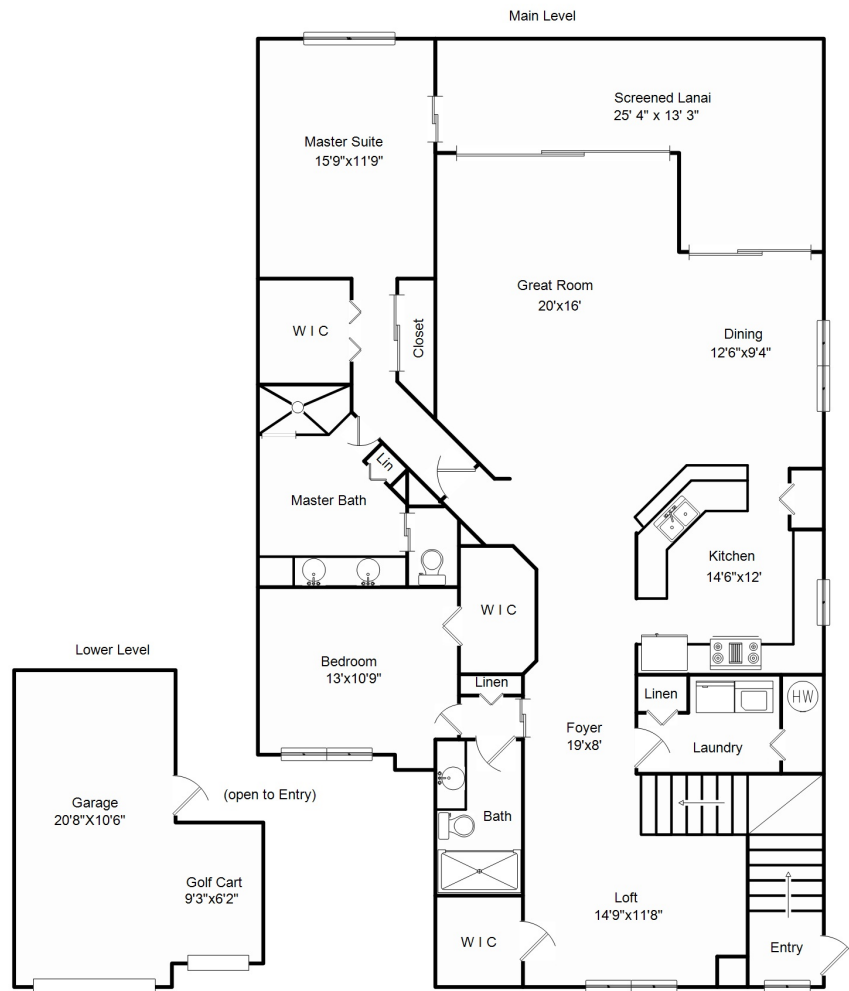

8461 Southbridge Dr #3
Estero, FL 33967

Area Sizes

Living Area:	1,805 sq ft
Garage:	380 sq ft
Screened Lanai:	259 sq ft
Total Finished:	2,444 sq ft