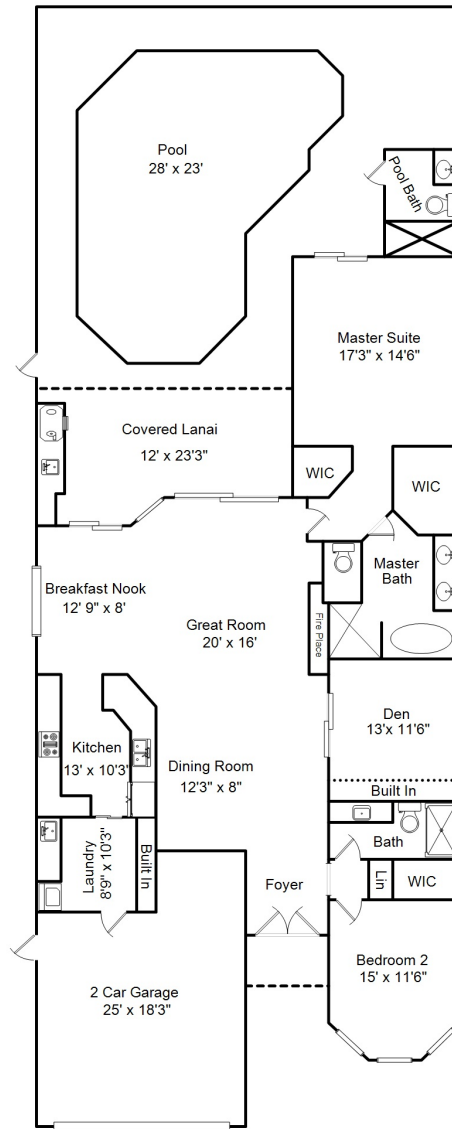

9166 Troon Lakes Dr  
Naples, FL 34109

Area Sizes

Living Area:	2,138 sq ft
Screened Lanai:	1,149 sq ft
Covered Lanai:	239 sq ft
Covered Entry:	30 sq ft
2 Car Garage:	420 sq ft
Total Finished:	3,976 sq ft