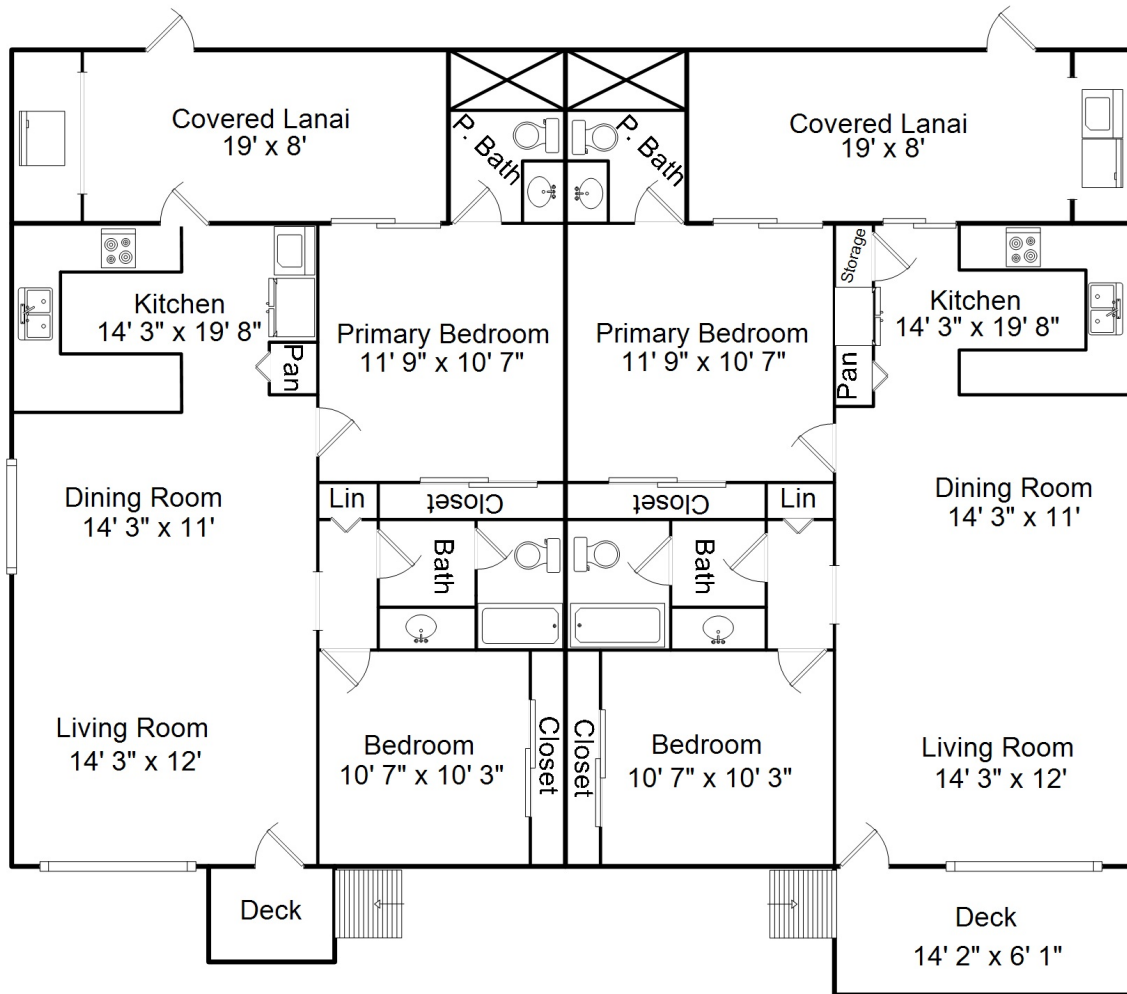

13421/423 Heald Ln
Fort Myers, FL 33908

Area Sizes

Left Side - Duplex:	993 sq ft
Left Side - Covered Lanai:	176 sq ft
Right Side - Duplex:	993 sq ft
Right Side - Covered Lanai:	176 sq ft
Right Side - Front Deck:	75 sq ft
Total Finished:	2,413 sq ft