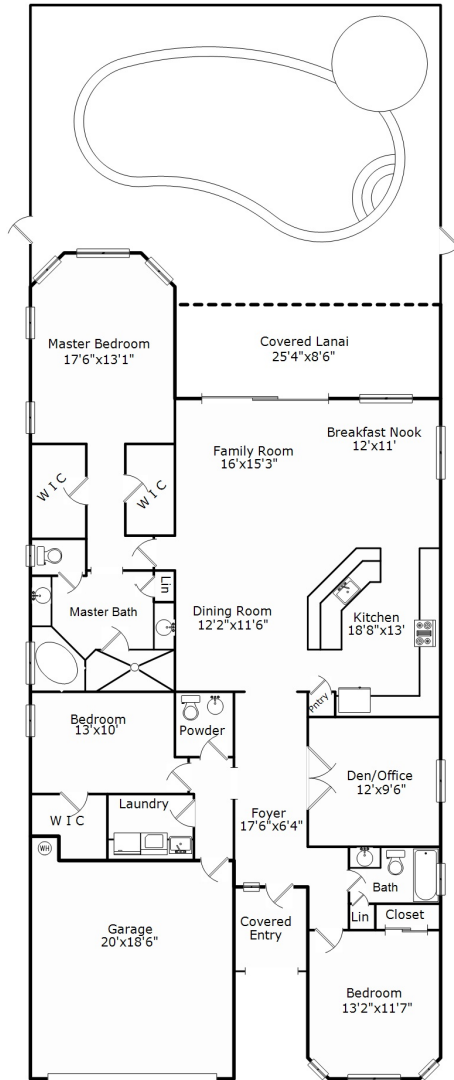

19702 Tesoro Way
 Estero, FL 33967

Area Sizes

Living Area:	2,216 sq ft
Screened Lanai:	1,006 sq ft
2 Car Garage:	419 sq ft
Covered Lanai:	224 sq ft
Covered Entry:	50 sq ft
Total Finished:	3,915 sq ft