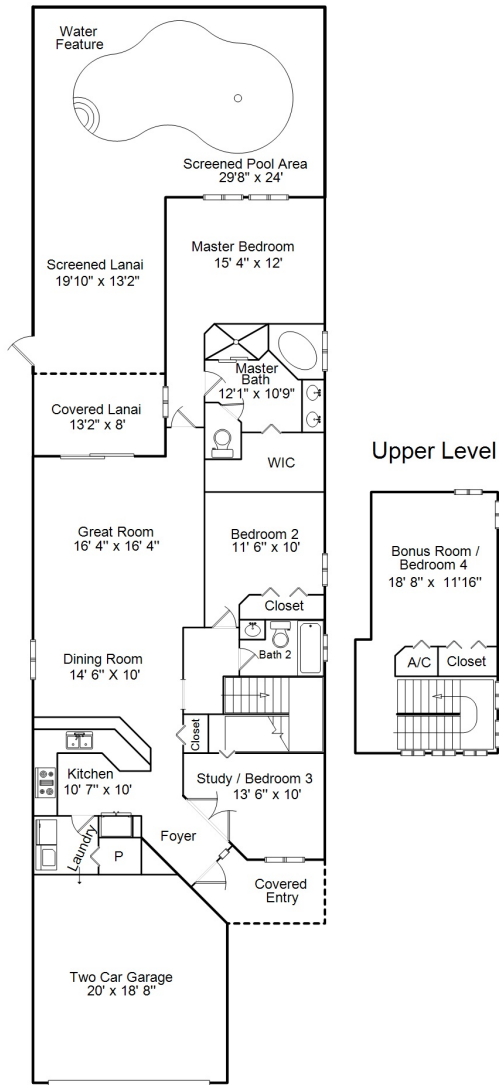

9410 La Bianco St  
 Estero, FL 33967

Area Sizes

Main Level:	1,707 sq ft
Upper Level:	351 sq ft
Screened Lanai:	973 sq ft
Covered Lanai:	106 sq ft
Covered Entry:	72 sq ft
2 Car Garage:	420 sq ft
Total Finished:	3,629 sq ft