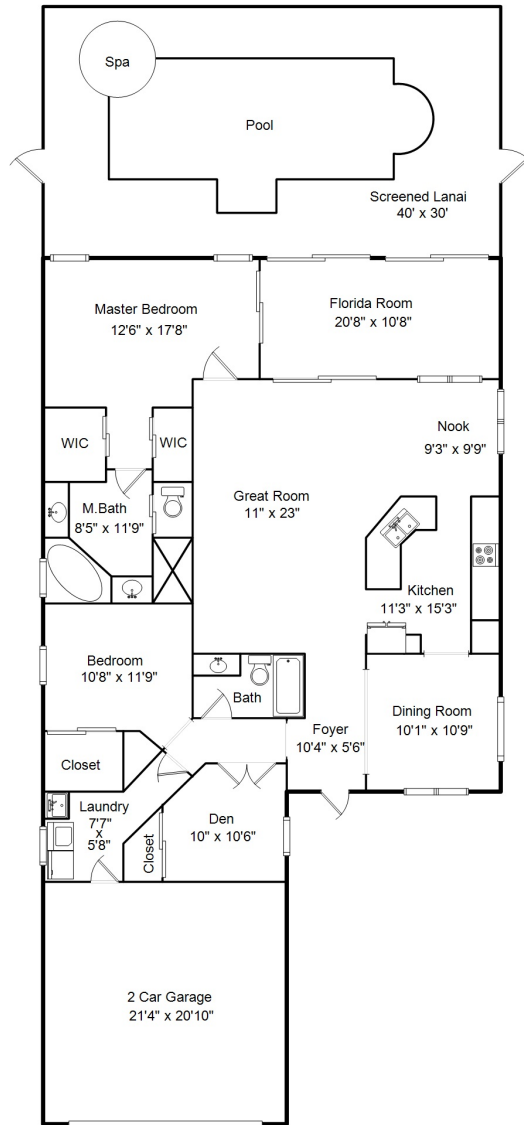

10545 Bella Vista Dr
Fort Myers, FL

Area Sizes

Living Area:	1,823 sq ft
Screened Lanai:	1,200 sq ft
Covered Lanai:	220 sq ft
2 Car Garage:	444 sq ft
Screened Entry:	75 sq ft
Total Finished:	3,762 sq ft