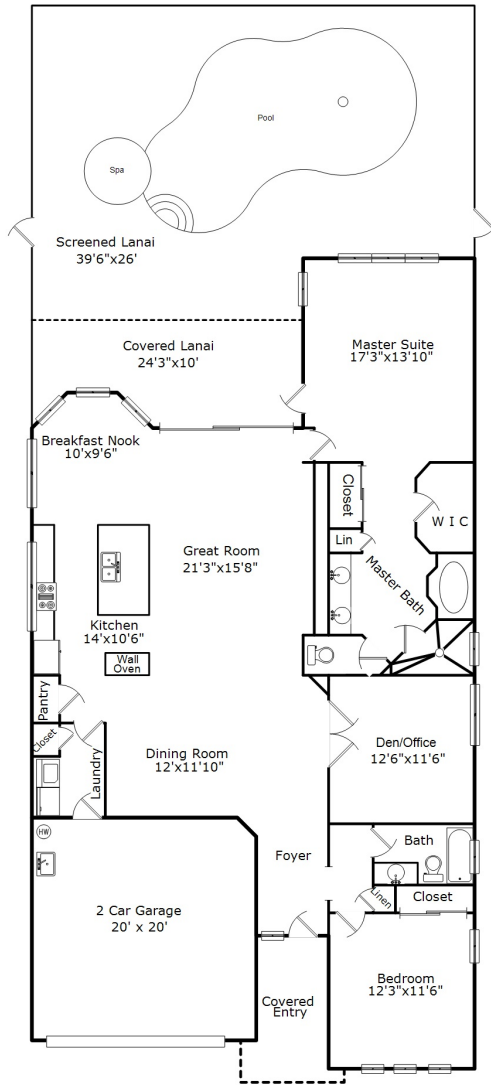

19636 Tesoro Way  
 Estero, FL 33967

Area Sizes

Living Area:	2,063 sq ft
Screened Lanai:	955 sq ft
Covered Lanai:	312 sq ft
2 Car Garage:	400 sq ft
Total Finished:	3,730 sq ft