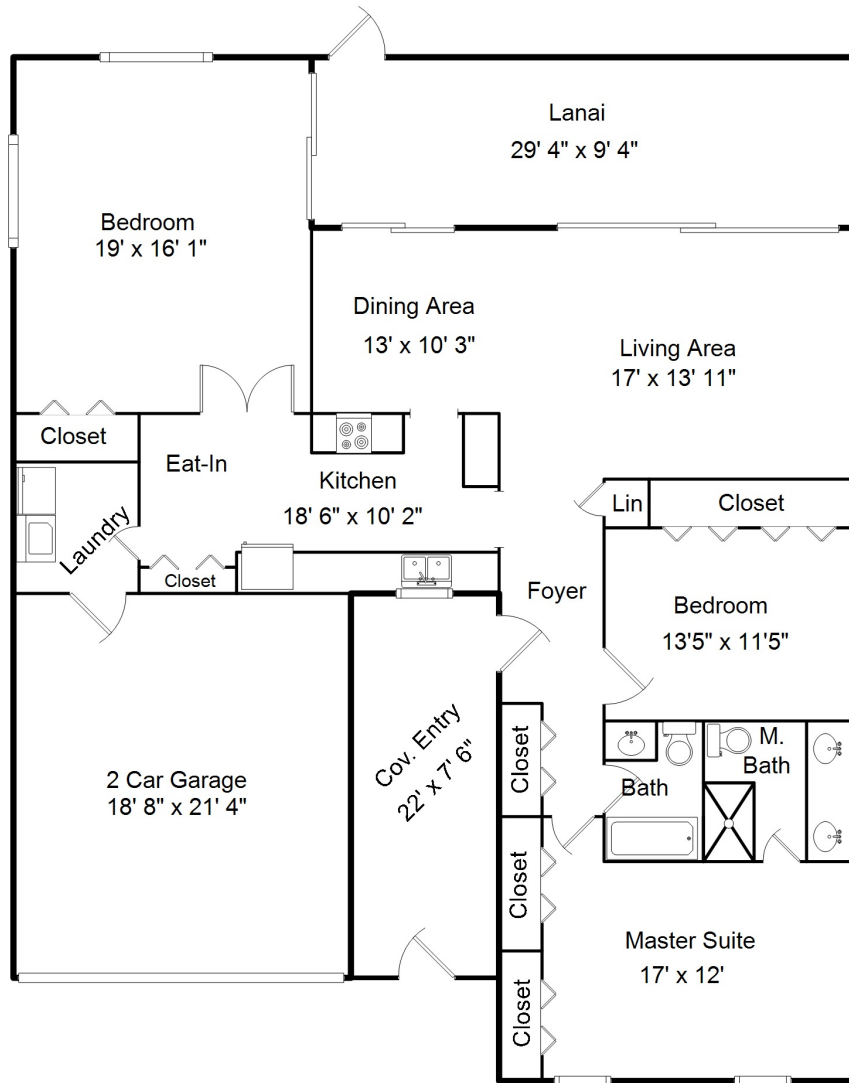

11251 Caravel Cir
Fort Myers, FL 33908

Area Sizes

Living Area:	1,833 sq ft
2 Car Garage:	380 sq ft
Screened Lanai:	310 sq ft
Screened Entry:	147 sq ft
Total Finished:	2,670 sq ft