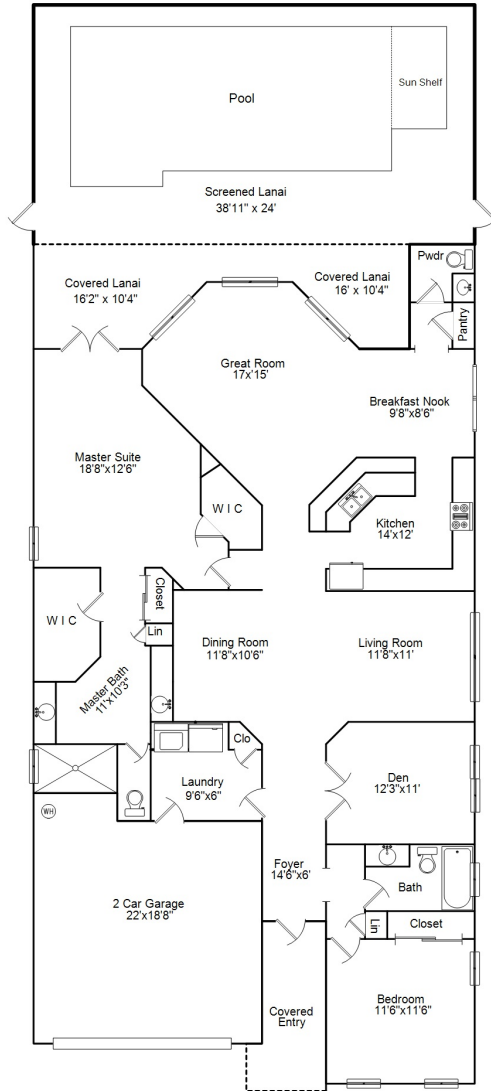

9142 Astonia Way  
 Estero, FL 33967

Area Sizes

Living Area:	2,072 sq ft
Screened Lanai:	934 sq ft
Covered Lanai:	273 sq ft
2 Car Garage:	483 sq ft
Covered Entry:	94 sq ft
Total Finished:	3,856 sq ft