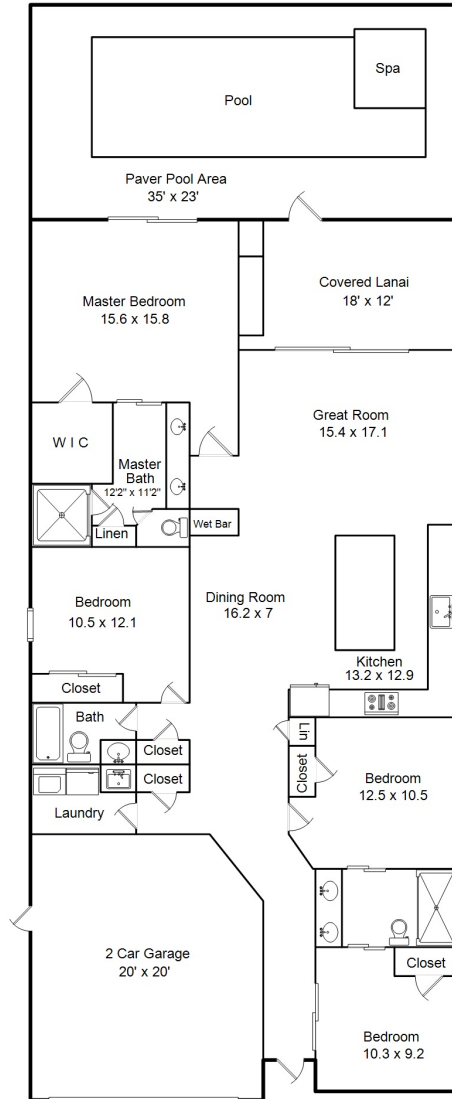

**773 93rd Ave N
Naples, FL 34108**

Area Sizes

Living Area:	1,979 sq ft
Covered Entry:	42 sq ft
Open Patio:	823 sq ft
Covered Lanai:	216 sq ft
2 Car Garage:	400 sq ft
Total Finished:	3,460 sq ft