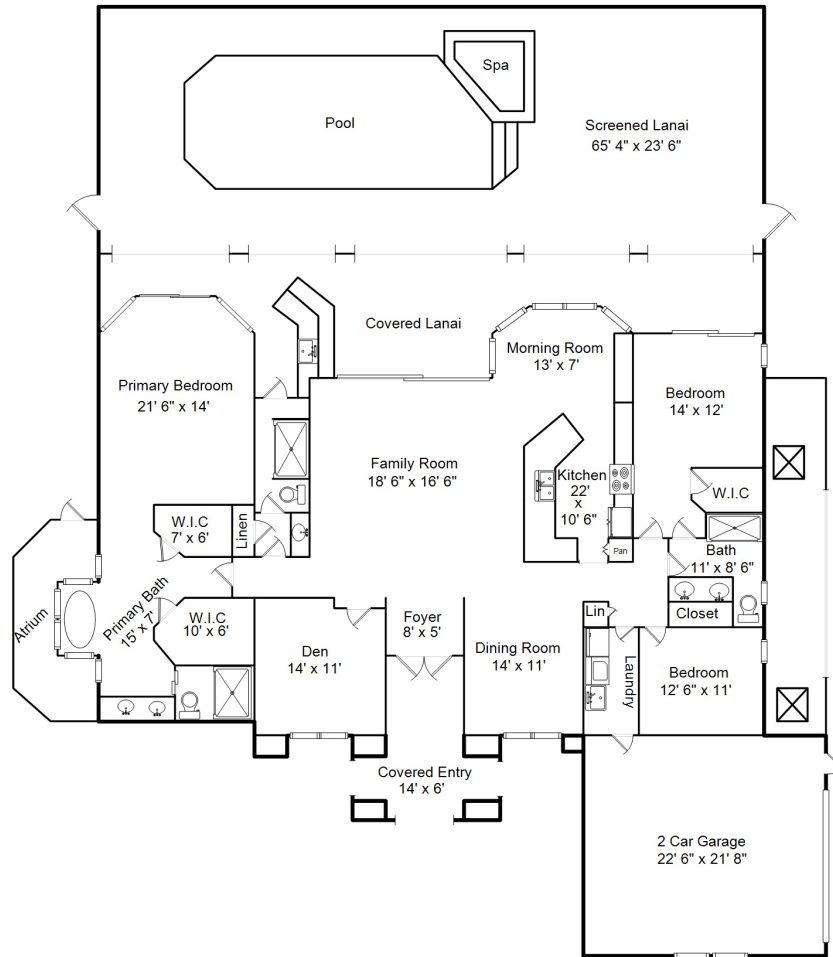

20248 Puma Trail
 Estero, FL 33928

Area Sizes

Living Area:	2,619 sq ft
2 Car Garage:	552 sq ft
Covered Entry:	84 sq ft
Covered Lanai:	655 sq ft
Screened Lanai:	1,584 sq ft
Total Finished:	5,494 sq ft