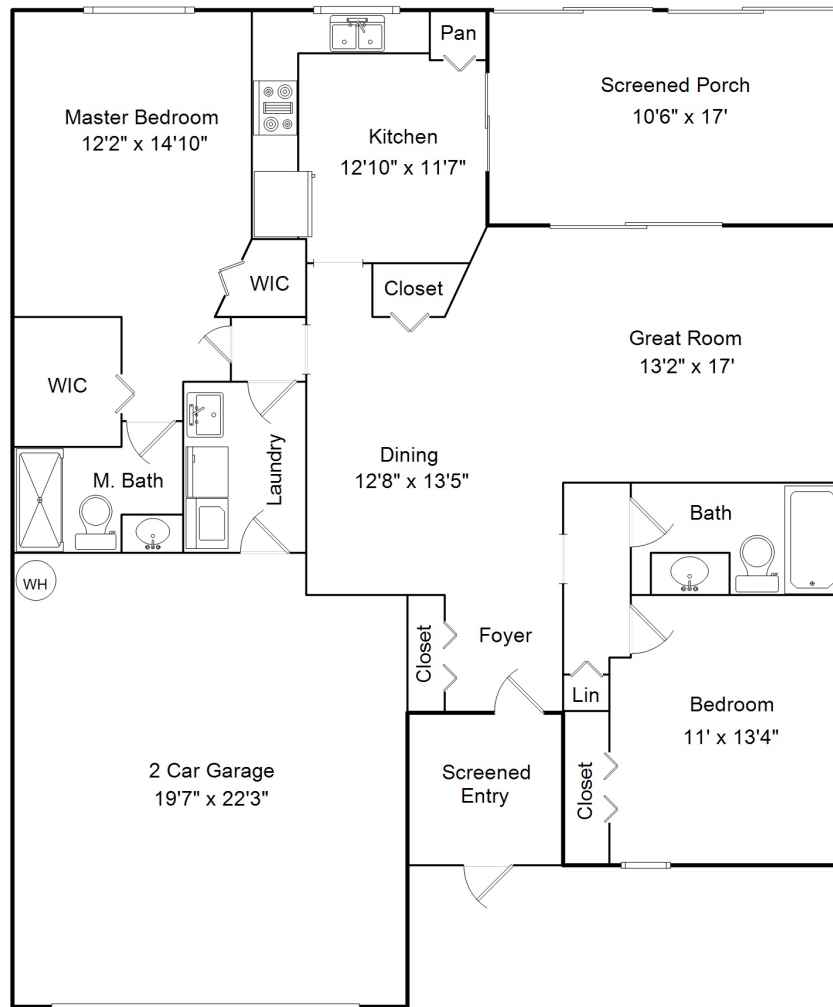

16565 Coriander Ln
Ft Myers, FL 33908

Area Sizes

Living Area:	1,313 sq ft
2 Car Garage:	449 sq ft
Screened Lanai:	250 sq ft
Covered Entry:	69 sq ft
Total Finished:	2,081 sq ft