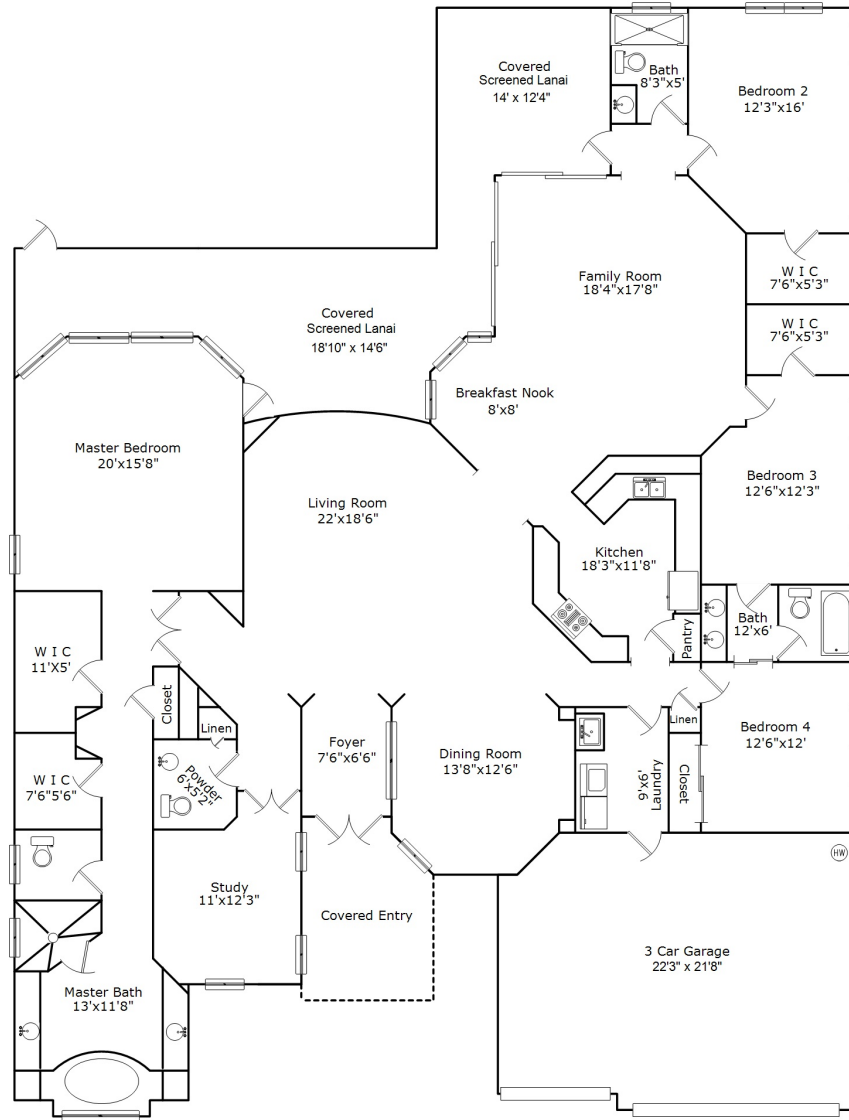

**8459 Sedonia Cir
Estero, FL 33967**

Area Sizes

Living Area:	3,347 sq ft
Screened Lanai:	470 sq ft
3 Car Garage:	592 sq ft
Covered Entry:	126 sq ft
Total Finished:	4,535 sq ft