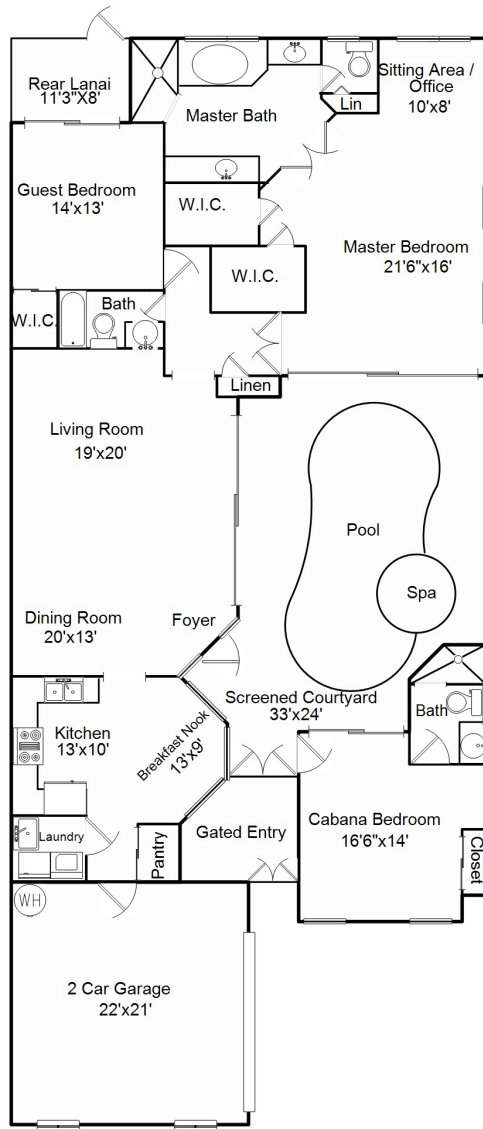

**12535 Wildcat Cove Circle
Estero, FL 34104**

Area Sizes

Living Area:	2,287 sq ft
Guest Cabana:	366 sq ft
2 Car Garage:	506 sq ft
Screened Lanai:	531 sq ft
Covered Lanai:	355 sq ft
Rear Lanai:	89 sq ft
Total Finished:	4,134 sq ft